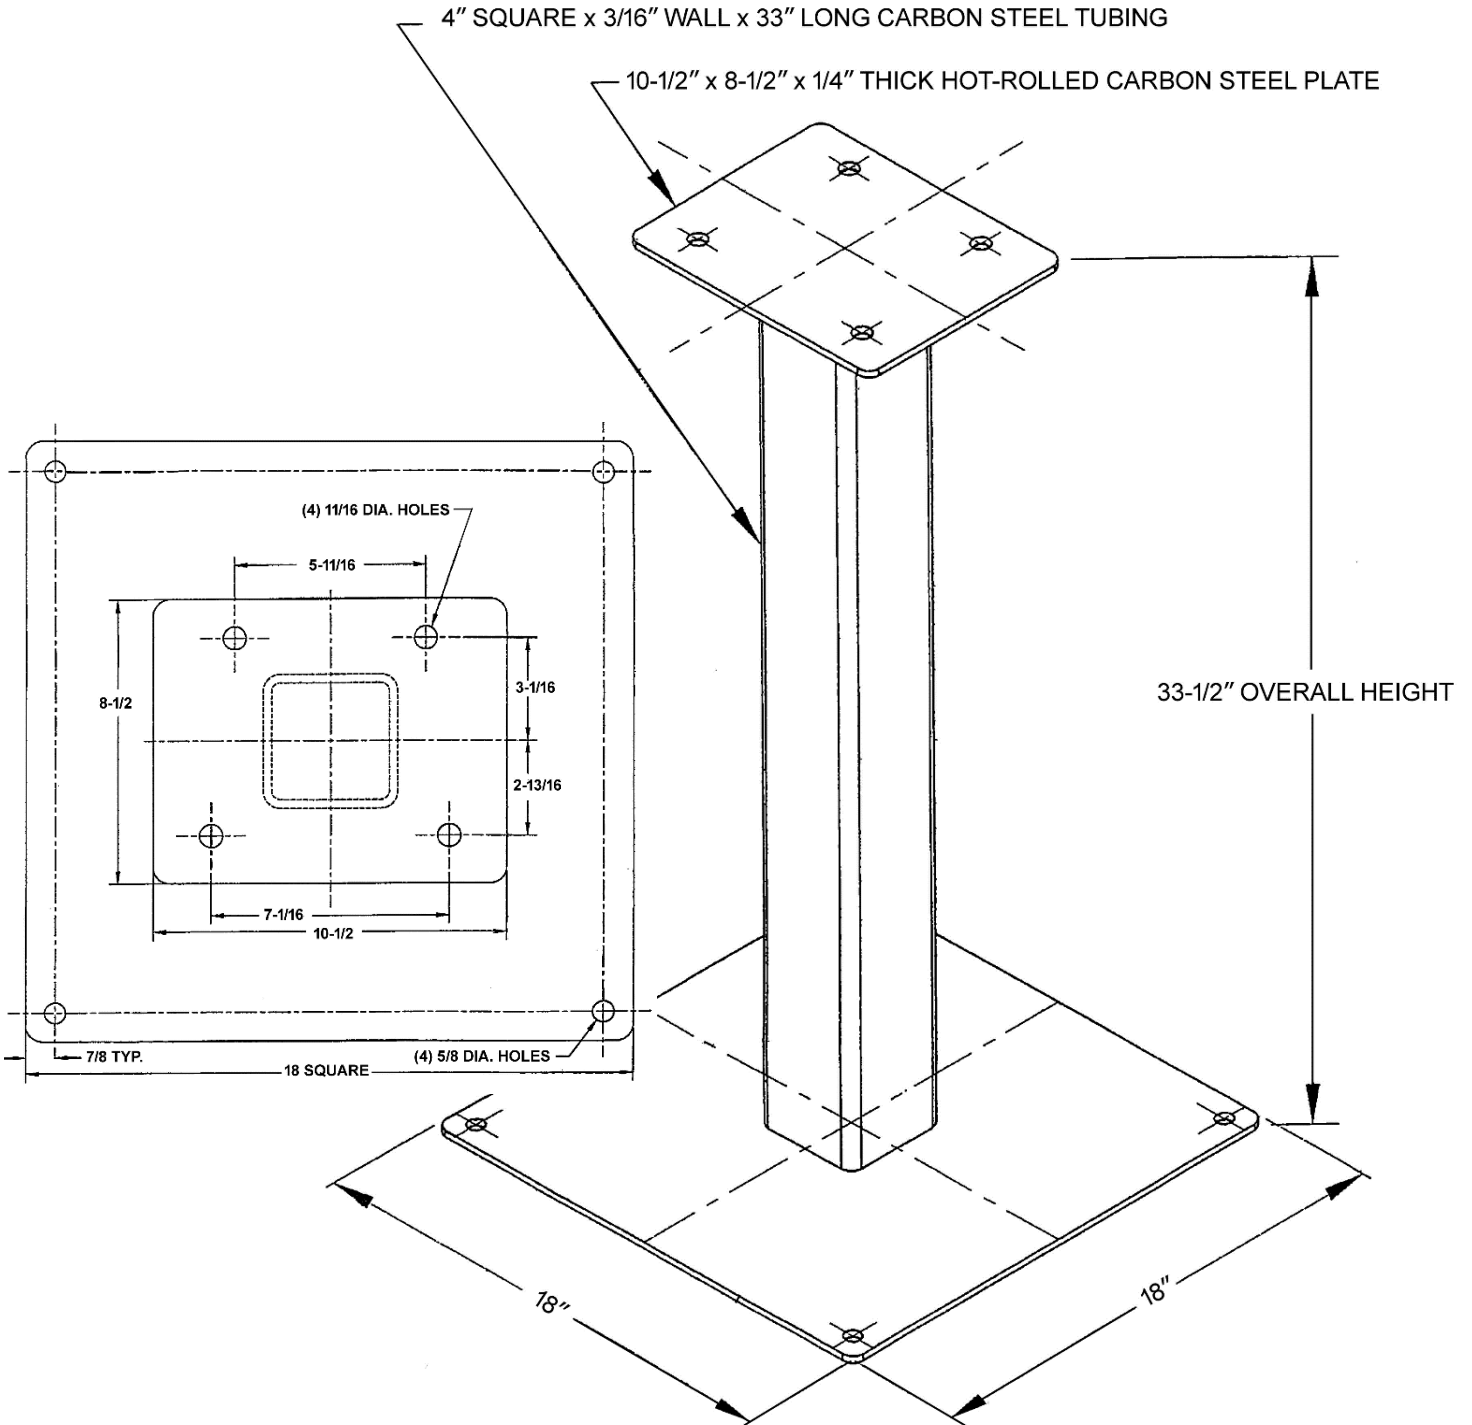

# #63185 VISE PEDESTAL

fits 1750,1755,1760,1765 series Tradesman vises